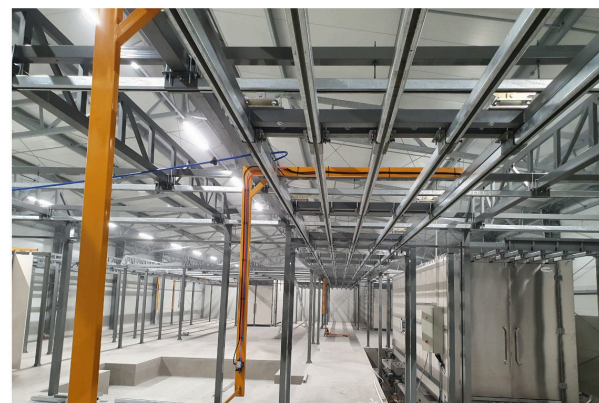

ROMER - Producent wysokiej jakości lakierni proszkowych