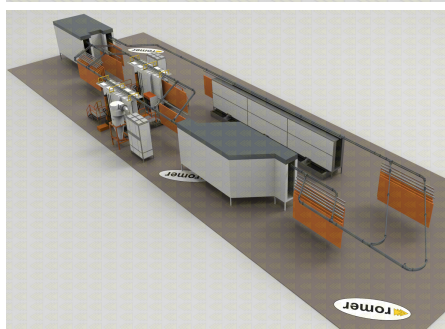

# Sample configurations

All installations are manufactured in a specific order, depending on the customer's requirements, the following example configurations made for our customers.

[Automatic monorail](#)

[Automatic monorail 2](#)

[Automatic monorail 3](#)

[Automatic power&free](#)

ROMER - Producent wysokiej jakości lakierni proszkowych

[Hybrid semi-automatic](#)

[Manual with traverses](#)

[Manual with traverses 2](#)