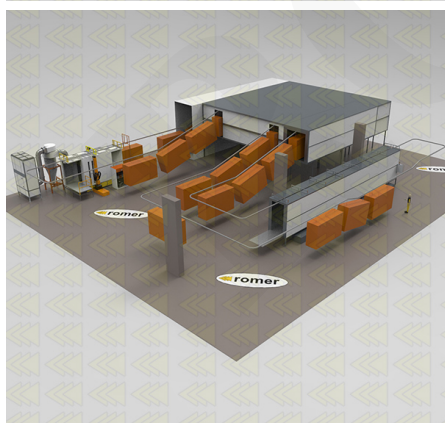

# Sample configurations

All installations are manufactured in a specific order, depending on the customer's requirements, the following example configurations made for our customers.

[Automatic monorail](#)

[Automatic monorail 2](#)

[Automatic monorail 3](#)

[Automatic power&free](#)

ROMER - Producent wysokiej jakości lakierni proszkowych

[Hybrid semi-automatic](#)

[Manual with traverses](#)

[Manual with traverses 2](#)

ROMER