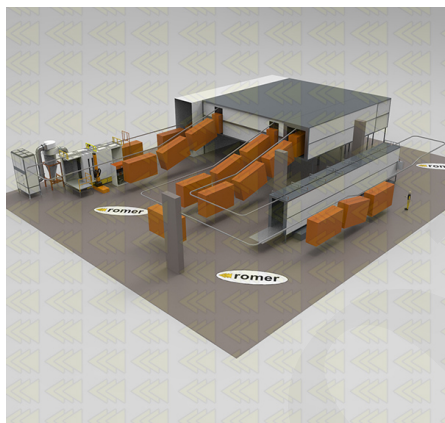

Sample configurations

All installations are manufactured in a specific order, depending on the customer's requirements, the following example configurations made for our customers.

[Automatic monorail](#)

[Automatic monorail 2](#)

[Automatic monorail 3](#)

[Automatic power&free](#)

ROMER - Producent wysokiej jakości lakierni proszkowych

[Hybrid semi-automatic](#)

[Manual with traverses](#)

[Manual with traverses 2](#)

ROMER