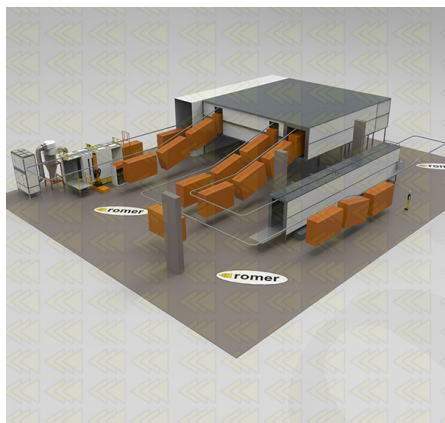

# Sample configurations

All installations are manufactured in a specific order, depending on the customer's requirements, the following example configurations made for our customers.

[Automatic monorail](#)

[Automatic monorail 2](#)

[Automatic monorail 3](#)

[Automatic power&free](#)

ROMER - Producent wysokiej jakości lakierni proszkowych

[Hybrid semi-automatic](#)

[Manual with traverses](#)

[Manual with traverses 2](#)

ROMER