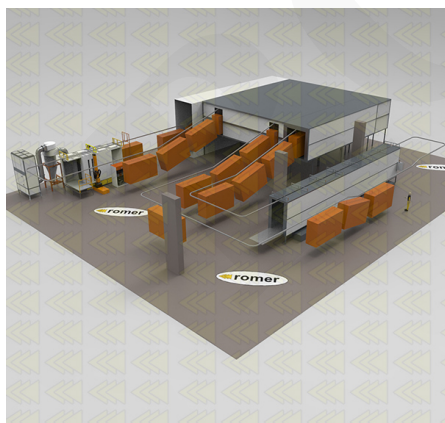

# Sample configurations

All installations are manufactured in a specific order, depending on the customer's requirements, the following example configurations made for our customers.

[Automatic monorail](#)

[Automatic monorail 2](#)

[Automatic monorail 3](#)

[Automatic power&free](#)

ROMER - Producent wysokiej jakości lakierni proszkowych

[Hybrid semi-automatic](#)

[Manual with traverses](#)

[Manual with traverses 2](#)

ROMER