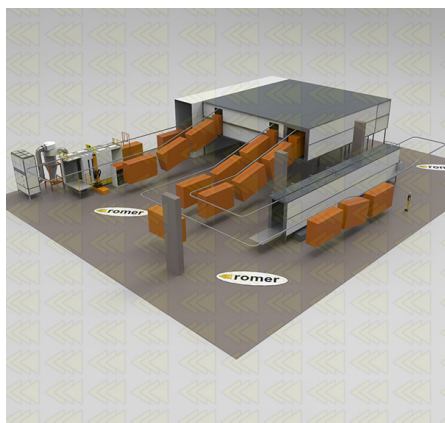

Sample configurations

All installations are manufactured in a specific order, depending on the customer's requirements, the following example configurations made for our customers.

[Automatic monorail](#)

[Automatic monorail 2](#)

[Automatic monorail 3](#)

[Automatic power&free](#)

ROMER - Producent wysokiej jakości lakierni proszkowych

[Hybrid semi-automatic](#)

[Manual with traverses](#)

[Manual with traverses 2](#)

ROMER