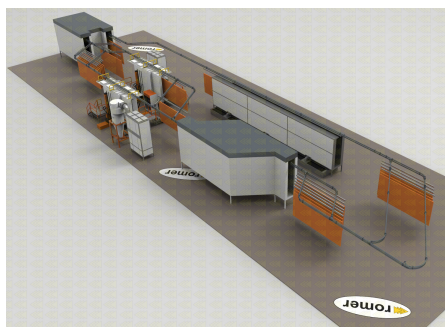

Sample configurations

All installations are manufactured in a specific order, depending on the customer's requirements, the following example configurations made for our customers.

[Automatic monorail](#)

[Automatic monorail 2](#)

[Automatic monorail 3](#)

[Automatic power&free](#)

ROMER - Producent wysokiej jakości lakierni proszkowych

[Hybrid semi-automatic](#)

[Manual with traverses](#)

[Manual with traverses 2](#)