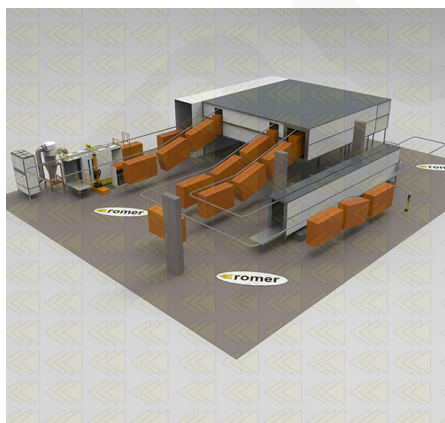

Sample configurations

All installations are manufactured in a specific order, depending on the customer's requirements, the following example configurations made for our customers.

[Automatic monorail](#)

[Automatic monorail 2](#)

[Automatic monorail 3](#)

[Automatic power&free](#)

ROMER - Producent wysokiej jakości lakierni proszkowych

[Hybrid semi-automatic](#)

[Manual with traverses](#)

[Manual with traverses 2](#)

ROMER