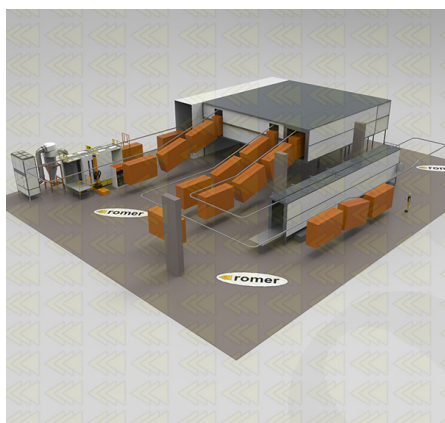

# Sample configurations

All installations are manufactured in a specific order, depending on the customer's requirements, the following example configurations made for our customers.

[Automatic monorail](#)

[Automatic monorail 2](#)

[Automatic monorail 3](#)

[Automatic power&free](#)

ROMER - Producent wysokiej jakości lakierni proszkowych

[Hybrid semi-automatic](#)

[Manual with traverses](#)

[Manual with traverses 2](#)

ROMER