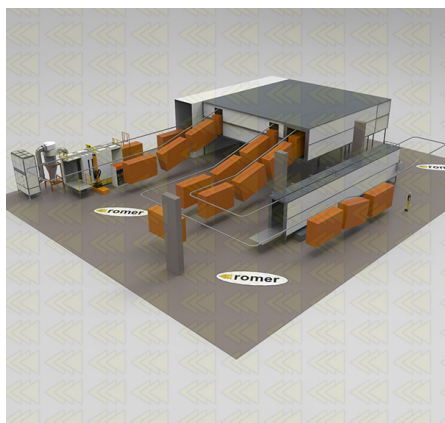

# Sample configurations

All installations are manufactured in a specific order, depending on the customer's requirements, the following example configurations made for our customers.

[Automatic monorail](#)

[Automatic monorail 2](#)

[Automatic monorail 3](#)

[Automatic power&free](#)

ROMER - Producent wysokiej jakości lakierni proszkowych

[Hybrid semi-automatic](#)

[Manual with traverses](#)

[Manual with traverses 2](#)

ROMER